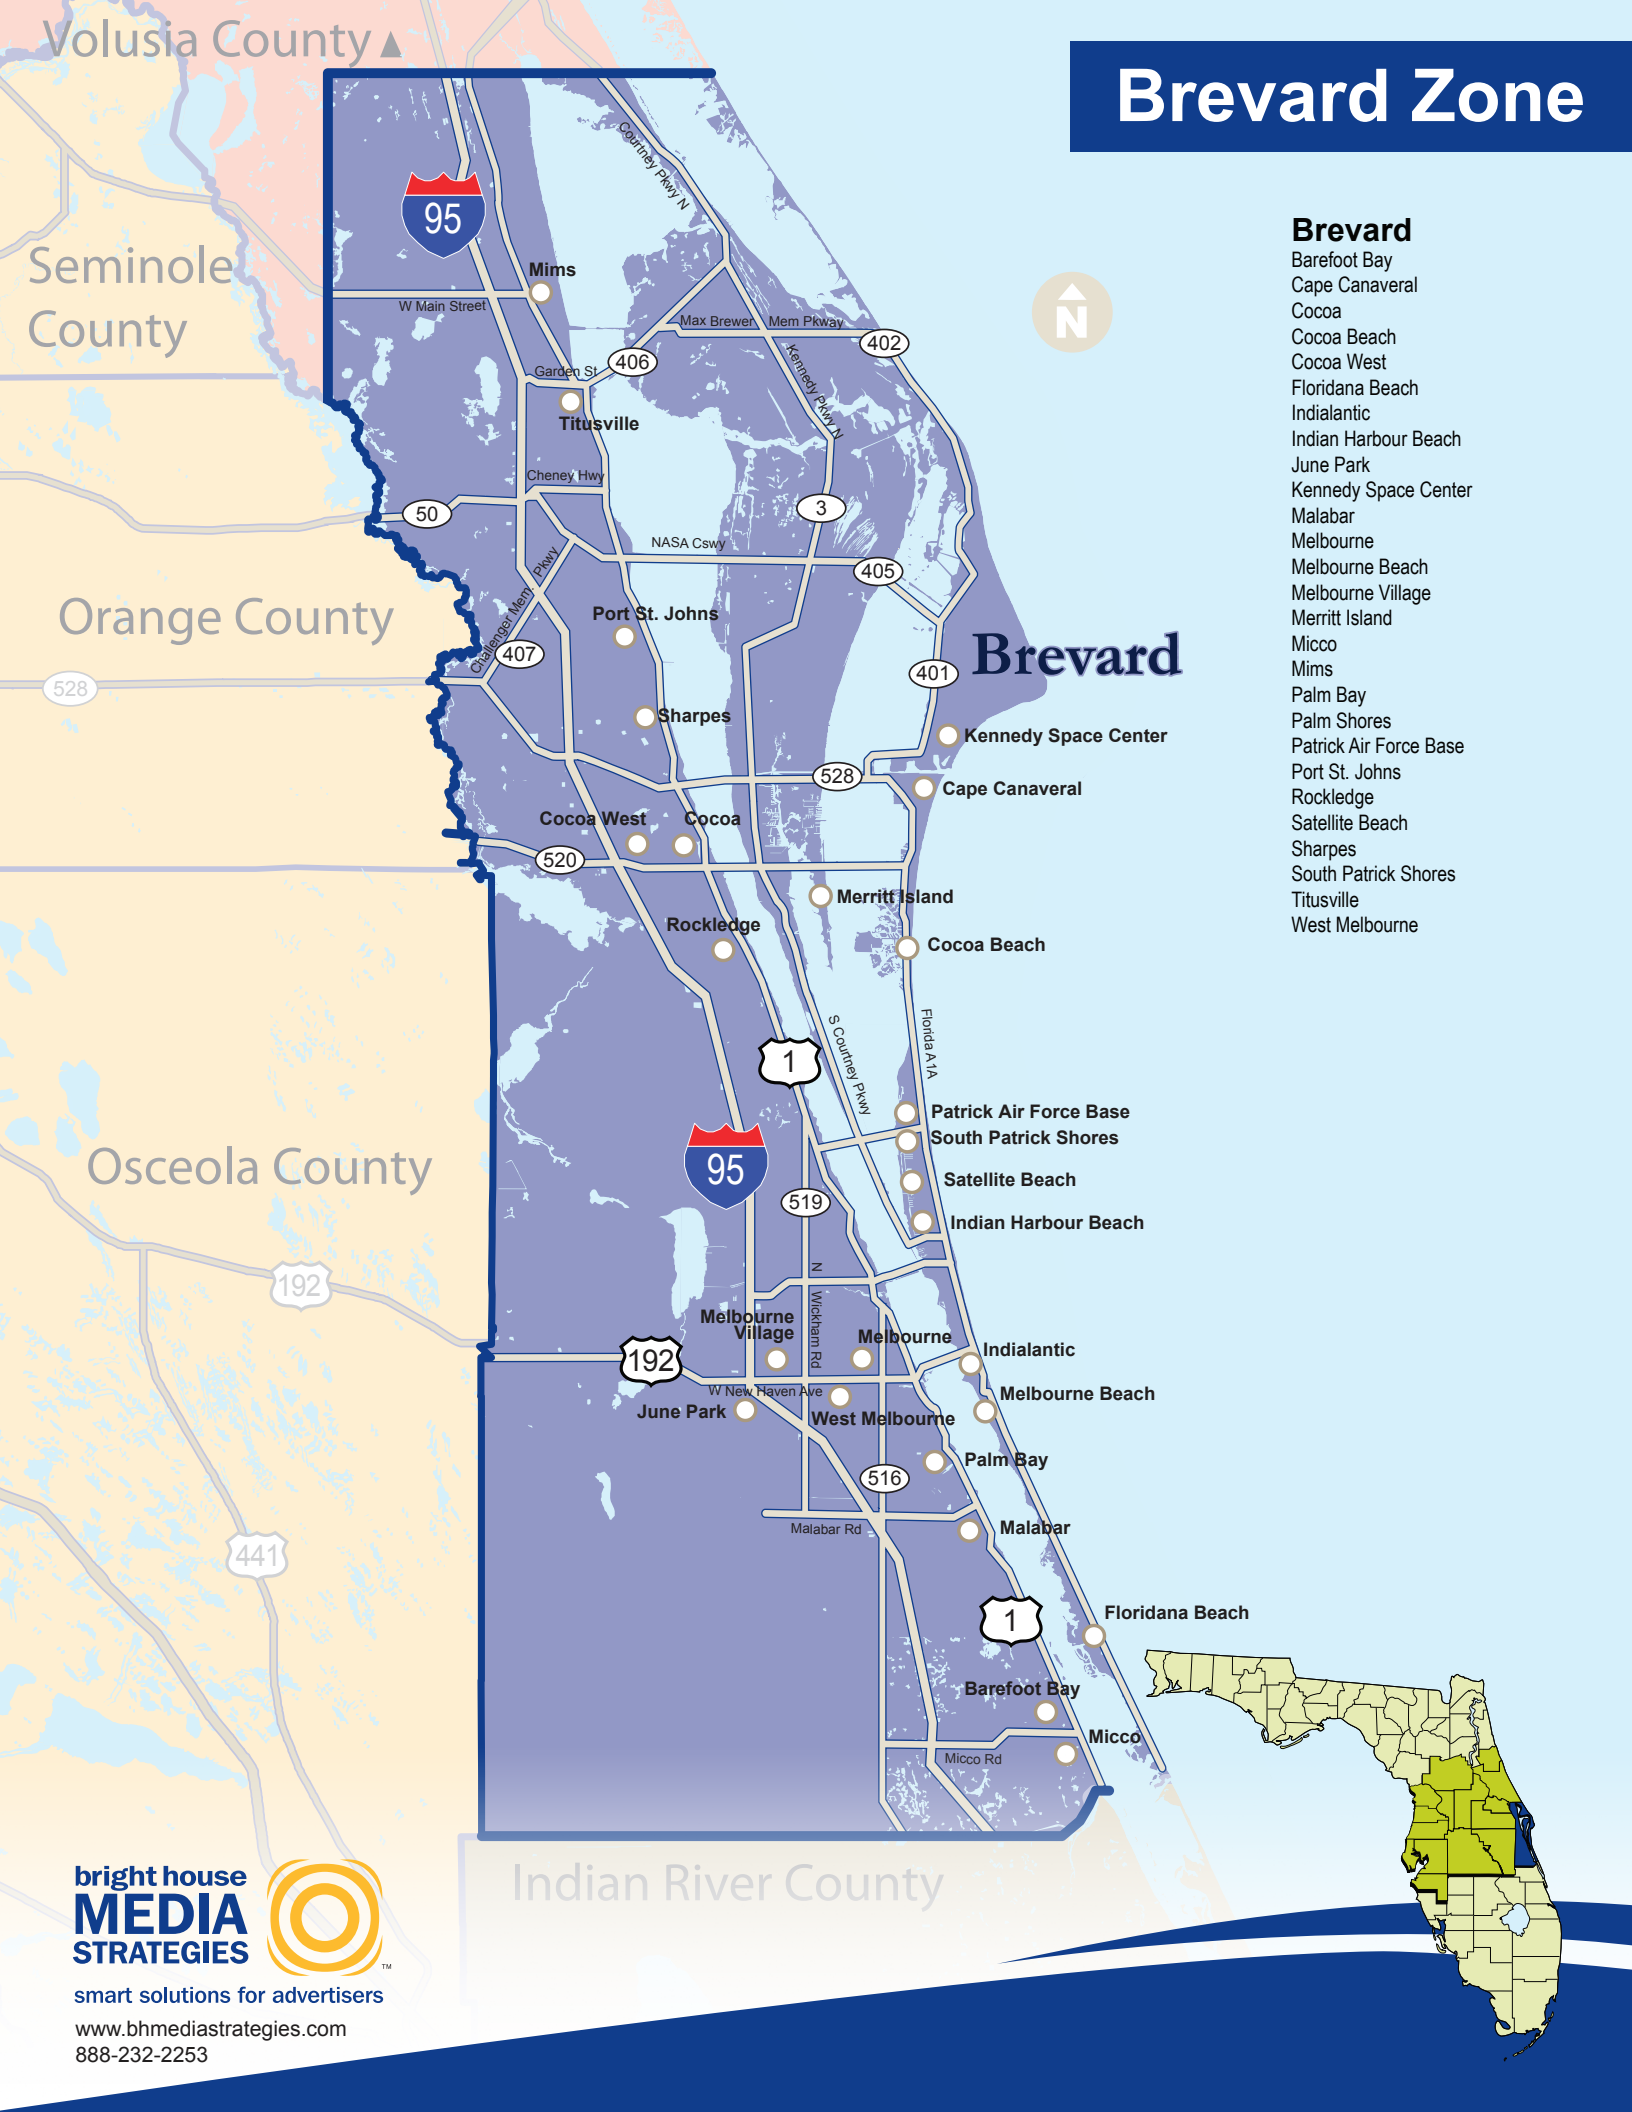

# Brevard Zone

## Brevard

- Barefoot Bay
- Cape Canaveral
- Cocoa
- Cocoa Beach
- Cocoa West
- Floridana Beach
- Indialantic
- Indian Harbour Beach
- June Park
- Kennedy Space Center
- Malabar
- Melbourne
- Melbourne Beach
- Melbourne Village
- Merritt Island
- Micco
- Mims
- Palm Bay
- Palm Shores
- Patrick Air Force Base
- Port St. Johns
- Rockledge
- Satellite Beach
- Sharpes
- South Patrick Shores
- Titusville
- West Melbourne