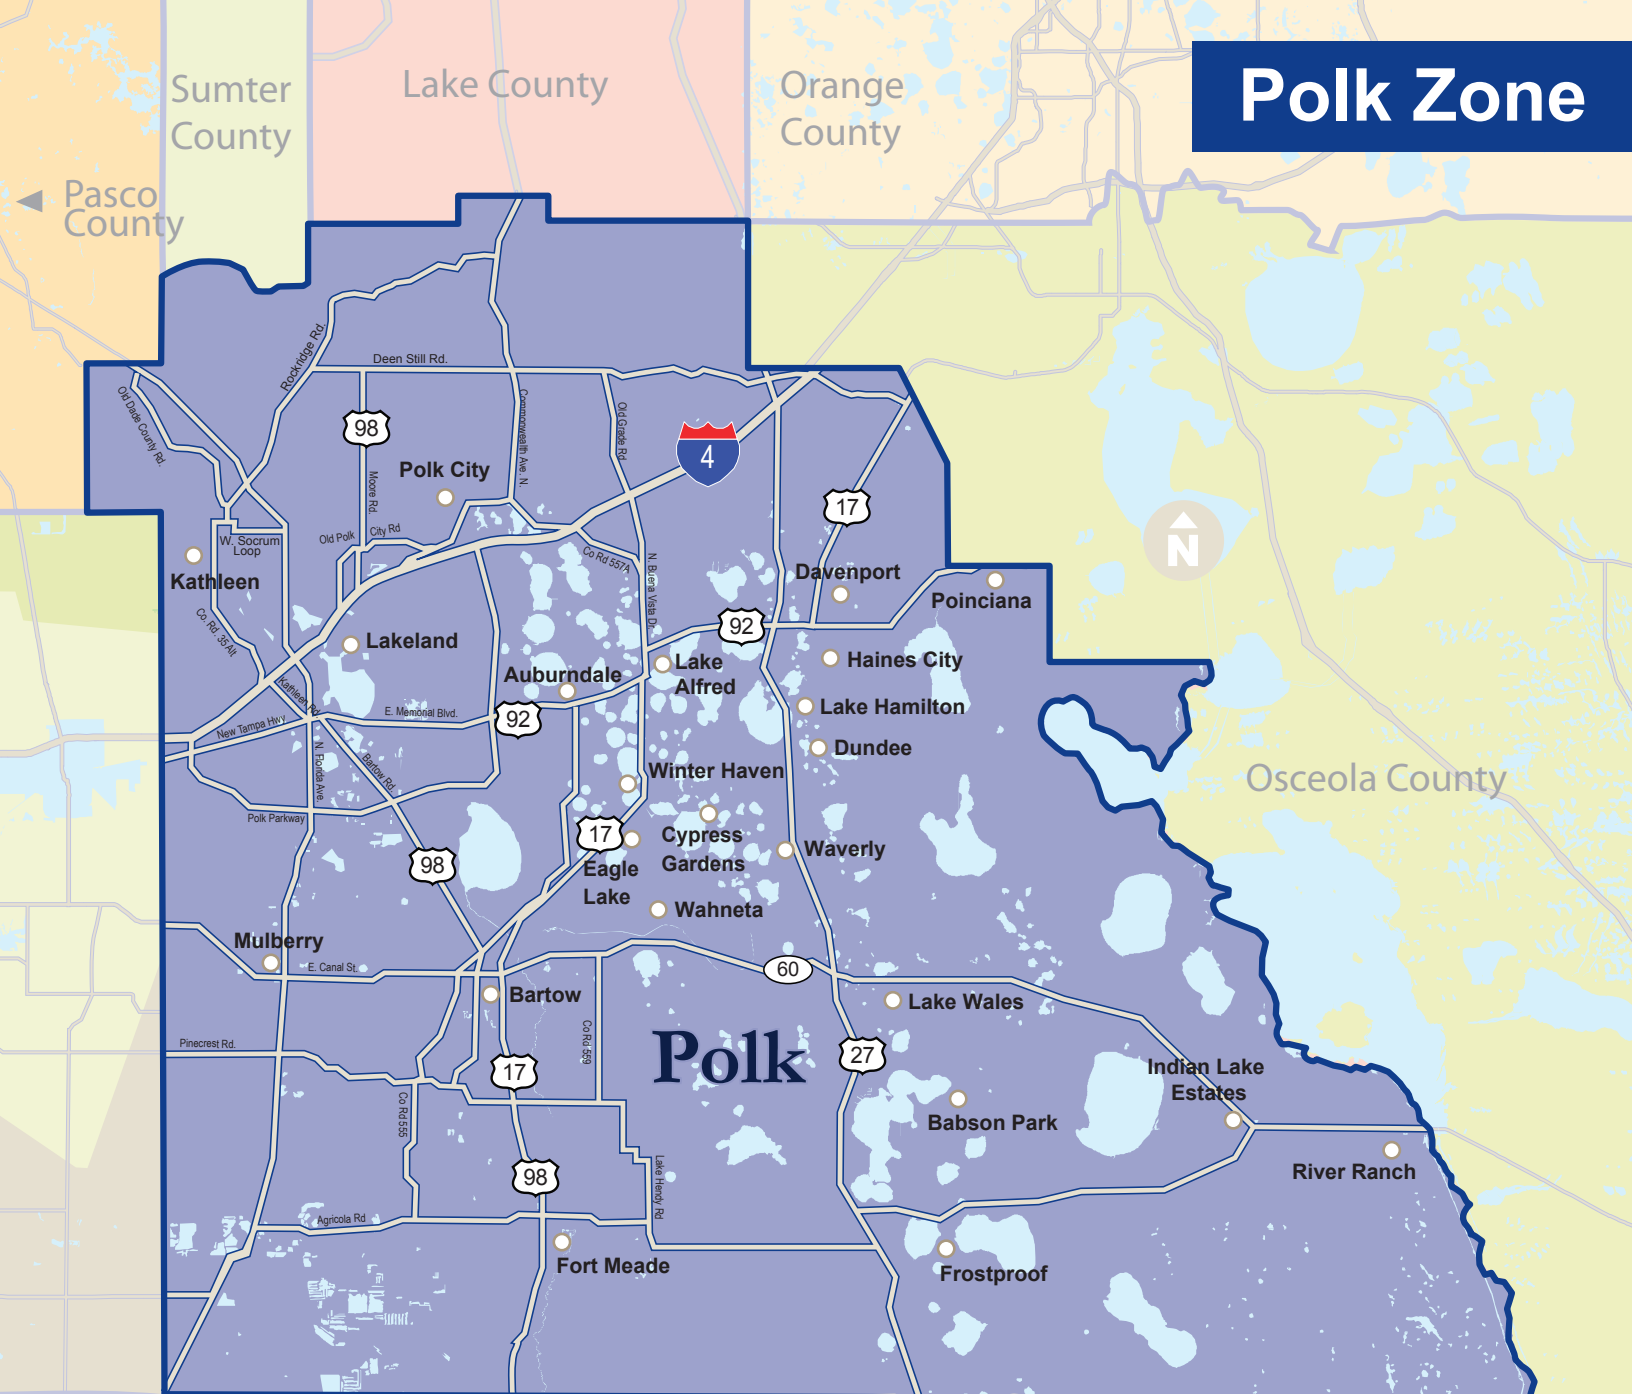

# Polk Zone

## Polk County

- |                     |               |
|---------------------|---------------|
| Auburndale          | Kathleen      |
| Babson Park         | Lake Alfred   |
| Bartow              | Lake Hamilton |
| Cypress Gardens     | Lake Wales    |
| Davenport           | Lakeland      |
| Dundee              | Mulberry      |
| Eagle Lake          | Poinciana     |
| Fort Meade          | Polk City     |
| Frostproof          | River Ranch   |
| Haines City         | Wahneta       |
| Indian Lake Estates | Waverly       |
|                     | Winter Haven  |