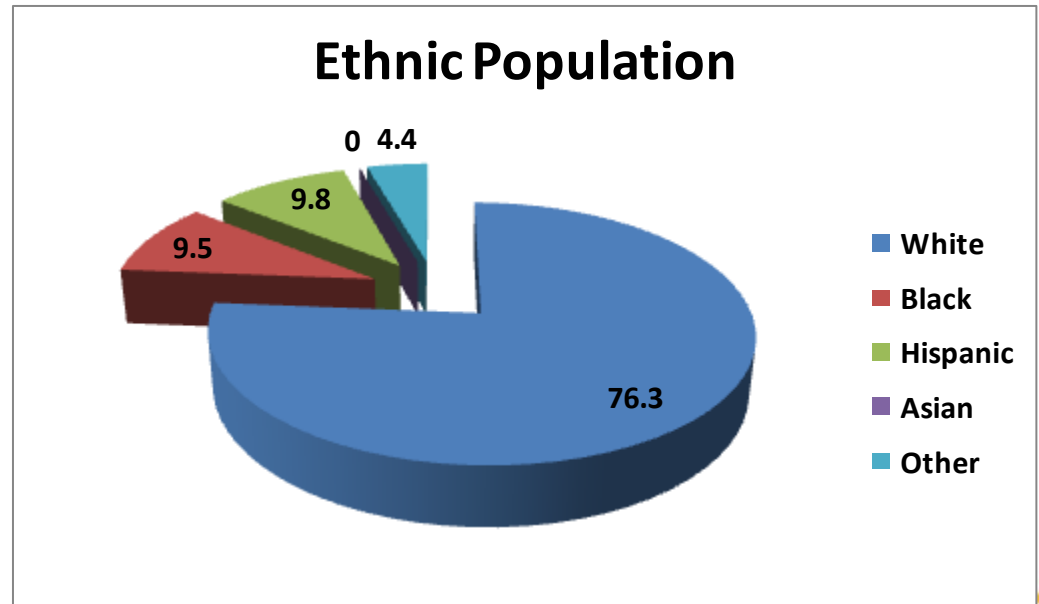

Household Income

Under \$25K	27.5%
\$25-\$49,999K	36.0%
\$50K+	36.5%

Age Demographics

18-34	26.1%
35-54	32.6%
55+	41.3%

DMA Market Rank: 19

County Cable Penetration: 73%

Education Breakdown

H.S. Grad	32.2%
Some College	25.8%
College Grad.	14.9%
Advanced Degree	15.6%