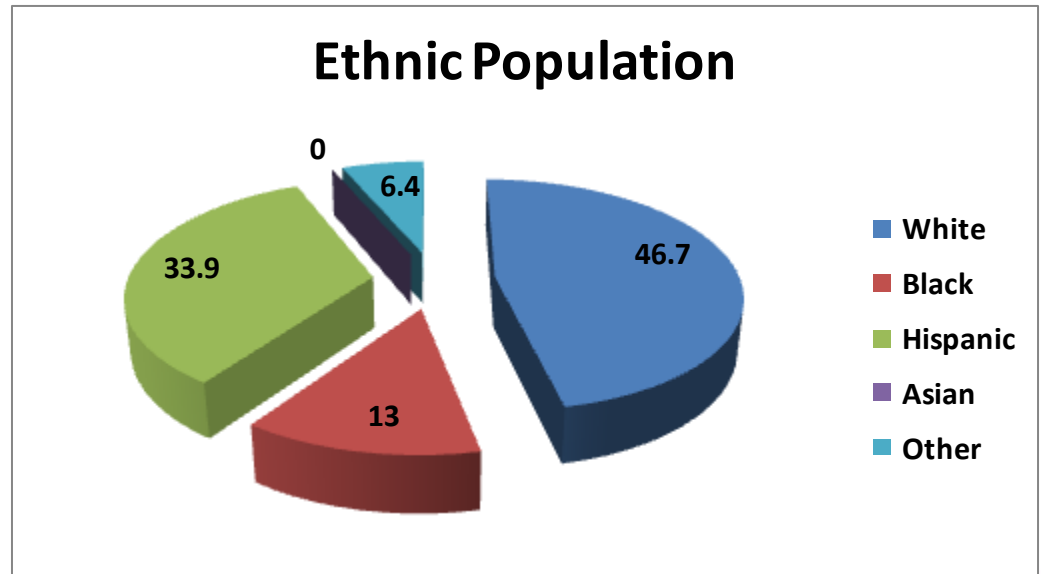

Sources: BHN & USPS zip code search

**Flagler County
Market Data**

Employment Industry

Professional, Technical	0.0%
Proprietors, Managers	20.0%
Clerical	28.1%
Blue Collar	5.8%

Home Value

Under \$100K	7.0%
\$100-\$199,999K	48.8%
\$200-\$299,999K	18.4%
\$300K+	25.7%

Household Income

Under \$25K	37.1%
\$25-\$49,999K	35.8%
\$50K+	27.0%

Age Demographics

18-34	35.7%
35-54	28.9%
55+	35.5%

**DMA Market Rank: 19
County Cable Penetration: 51%**

Education Breakdown

H.S. Grad	30.7%
Some College	21.4%
College Grad.	15.8%
Advanced Degree	23.8%